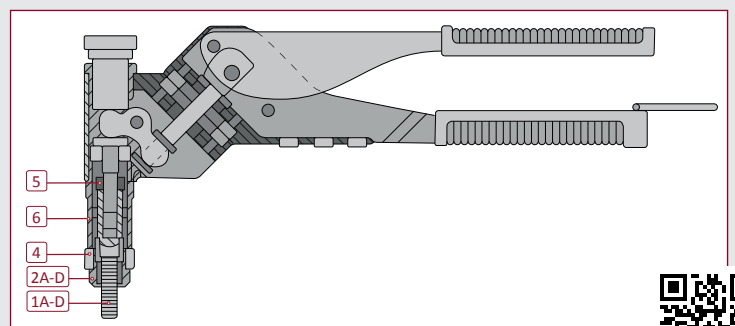

Including set of blind rivets and blind rivet nuts. 100 pieces refill packs below.

Possible positions to work:

Spare Parts for VNG 255

No.	Spare part	Item no.
1A	VNG 255 mandrel M3	311.800.000.030
1B	VNG 255 mandrel M4	311.800.000.040
1C	VNG 255 mandrel M5	311.800.000.050
1D	VNG 255 mandrel M6	311.800.000.060
2A	VNG 255 nose piece M3	311.800.000.203
2B	VNG 255 nose piece M4	311.800.000.204
2C	VNG 255 nose piece M5	311.800.000.205
2D	VNG 255 nose piece M6	311.800.000.206
4	VNG 255 lock nut M18x1	321.801.000.074
5	VNG 255 lock nut M8x1	321.801.000.075
6	VNG 255 front sleeve	311.255.000.020
3A*	VNG 255 threaded sleeve M4	321.800.001.004
3B*	VNG 255 threaded sleeve M5	321.800.001.005

* without illustration

You can also use our interactive product viewer for fast search for the correct spare part.

100 pieces refill packs

Blind Rivet Nuts Universal small countersunk head Steel M4	10.870.400.000/31
Blind Rivet Nuts Universal small countersunk head Steel M5	10.870.500.000/31
Blind Rivet Nuts Universal small countersunk head Steel M6	10.870.600.000/31
Blind Rivet Bolts Steel dome head M4x2010	10.880.042.010/31
Blind Rivet Bolts Steel dome head M5x2010	10.880.052.010/31