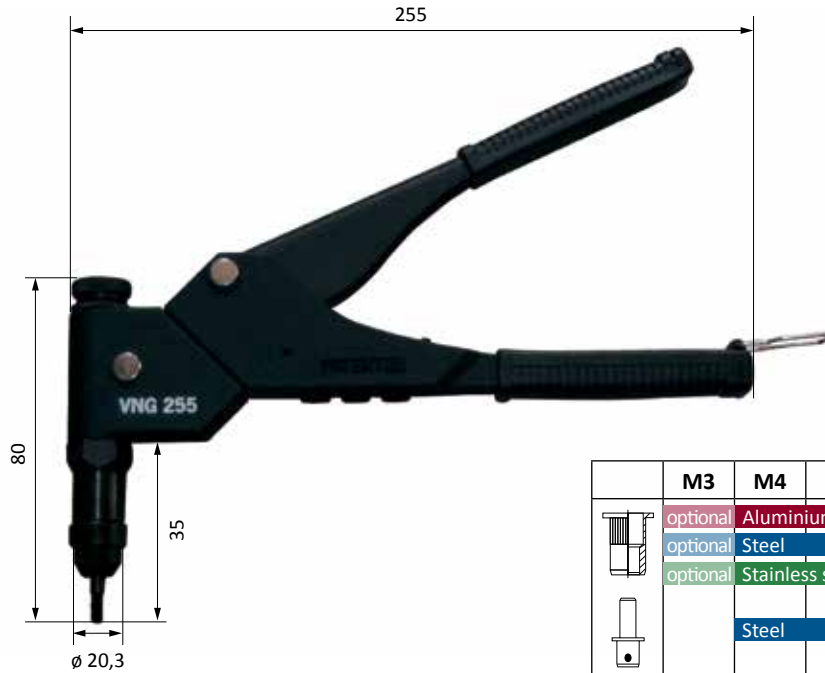

VNG 255

Hand Tool for Blind Rivet Nuts and Blind Rivet Bolts

- > with assortment
- > 360° rotating head

VNG 255 in impact-resistant plastic case.

	M3	M4	M5	M6	M8	M10	M12
	optional	Aluminium					
	optional	Steel					
	optional	Stainless steel					
		Steel					
	0,9 kg		Plastic case		Case dimensions 325 x 250 x 50 mm		
Content:				Assortment:			
<ul style="list-style-type: none"> each with 1 piece conversion kit for blind rivet nuts M4, M5, M6; each with 1 piece threaded sleeve for blind rivet bolts M4, M5, each with 1 piece jaw wrench AF 22, AF 24, 1 piece hex head wrench AF 6 				<ul style="list-style-type: none"> each 25 Blind Rivet Nuts Universal M4, M5 50 Blind Rivet Nuts Universal M6 each 25 RIFBOLT® Blind Rivet Bolts M4x2010 and M5x2010 			
continuous pivotable about 360°							
Item no.: 310.255.000.000							

Including set of blind rivets and blind rivet nuts. 100 pieces refill packs below.

Possible positions to work:

Spare Parts for VNG 255

No.	Spare part	Item no.
1A	VNG 255 mandrel M3	311.800.000.030
1B	VNG 255 mandrel M4	311.800.000.040
1C	VNG 255 mandrel M5	311.800.000.050
1D	VNG 255 mandrel M6	311.800.000.060
2A	VNG 255 nose piece M3	311.800.000.203
2B	VNG 255 nose piece M4	311.800.000.204
2C	VNG 255 nose piece M5	311.800.000.205
2D	VNG 255 nose piece M6	311.800.000.206
4	VNG 255 lock nut M18x1	321.801.000.074
5	VNG 255 lock nut M8x1	321.801.000.075
6	VNG 255 front sleeve	311.255.000.020
3A*	VNG 255 threaded sleeve M4	321.800.001.004
3B*	VNG 255 threaded sleeve M5	321.800.001.005